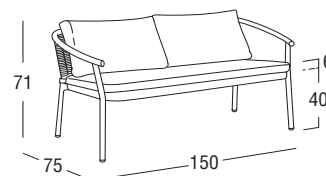

Article: **4342** | Collection: **Lipari**

Design: Simone Fanciullacci - Antonio De Marco

Product: Sofa

Sizes: **cm 150x75x71h (59"x29,5"x28"h)**  
seat **cm 40h (16"h)**  
with seat cushion **cm 46h (18"h)**

### FEATURES

**Frame:** Aluminum, polyester powder coating (Tiger)

**Seat:** Batyline

**Glides:** Surlyn white, black

**Weaving:** Oval Searope (Polypropylene)

**Finishings:** White, Graphite

**Seat cushion:** Polyurethane foam / polyester fiber  
polyester-pvc / polypropylene canvas

**Back cushion:** Polyurethane foam / polyester fiber  
polyester-pvc / polypropylene canvas

Net weight unit 16,9

Gross weight unit 28

Units per package 1

Package sizes cm 154x79x77h

Package volume m<sup>3</sup> 0,94